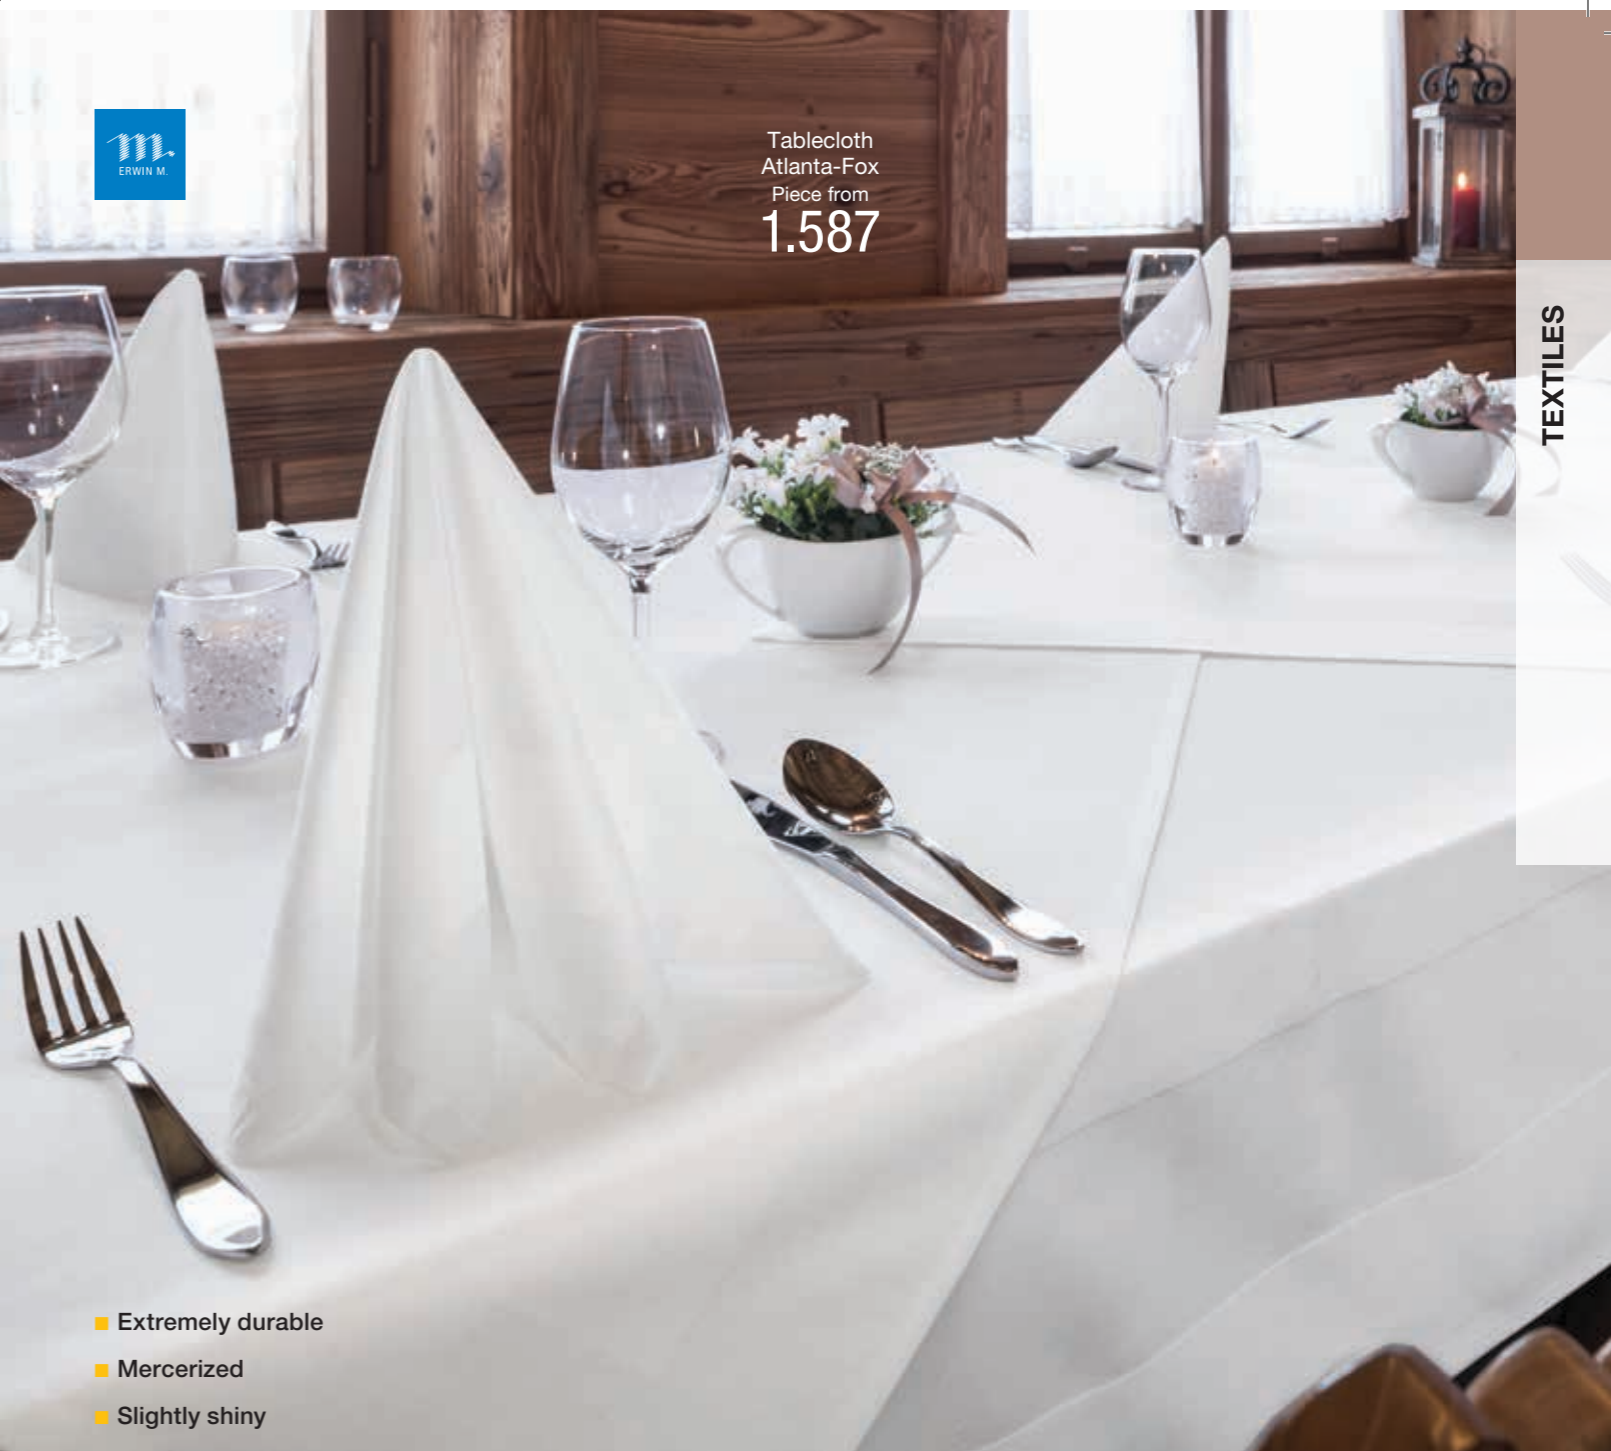

Table linen Nova sewn to measure per m²
(excluded from exchange)
SU124514
Piece 4.237

Pillow cover

NEW

NEW

Tablecloth
Countryline
Piece from
1.322

white grey

- Can also be used outdoors due to very good lightfastness
- Quick-drying and easy-iron
- Especially durable