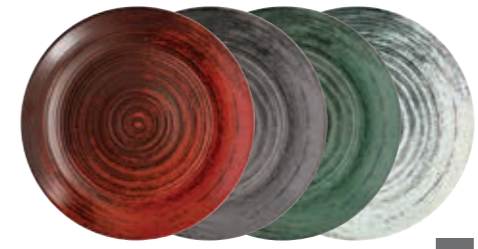

Coffee saucer	15.5x3 cm (ØxH)
SU30126058	
Pcs./pack 6	
Pack 7.614	
1.269	

Mug	7.5x10 cm (ØxH)
SU30126054	
Pcs./pack 6	
Pack 9.522	
1.587	

Jug	6.5x7.8 cm (ØxH)
SU30133563	
Pcs./pack 1	
1.985	

Flat plate	25 cm (Ø)
SU30127564	
Pcs./pack 6	
Pack 14.292	
2.382	