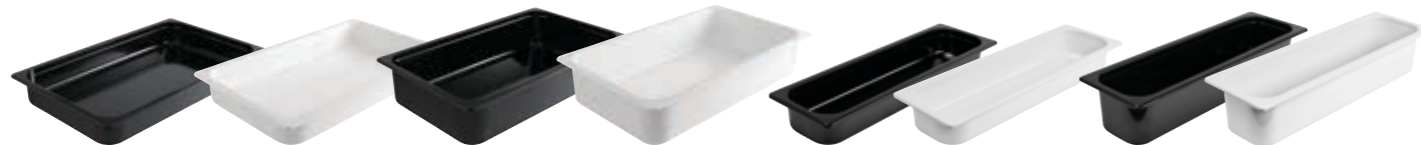

GN containers for buffet systems

Piece from
4.052

■ Unbreakable

GN container melamine 1/1

53x32.5x6.5 cm (LxWxD)
black
SU10006324
Pcs./pack 1
9.007

white
SU10006315
Pcs./pack 1
9.007

GN container melamine 1/1

53x32.5x10 cm (LxWxD)
black
SU10006327
Pcs./pack 1
9.802

white
SU10006318
Pcs./pack 1
9.802

GN container melamine 2/4

53x16.2x6.5 cm (LxWxD)
black
SU30033038
Pcs./pack 1
6.092

white
SU30033039
Pcs./pack 1
6.092

GN container melamine 2/4

53x16.2x10 cm (LxWxD)
black
SU30033034
Pcs./pack 1
7.682

white
SU30033035
Pcs./pack 1
7.682