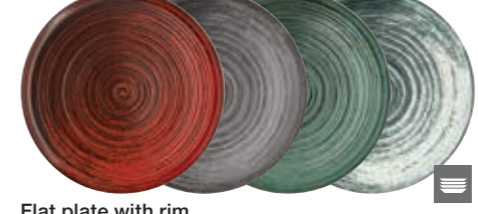

Flat plate with rim	27x1.4 cm (ØxH)
SU30127580	
Pcs./pack 6	
Pack 17.472	
2.912