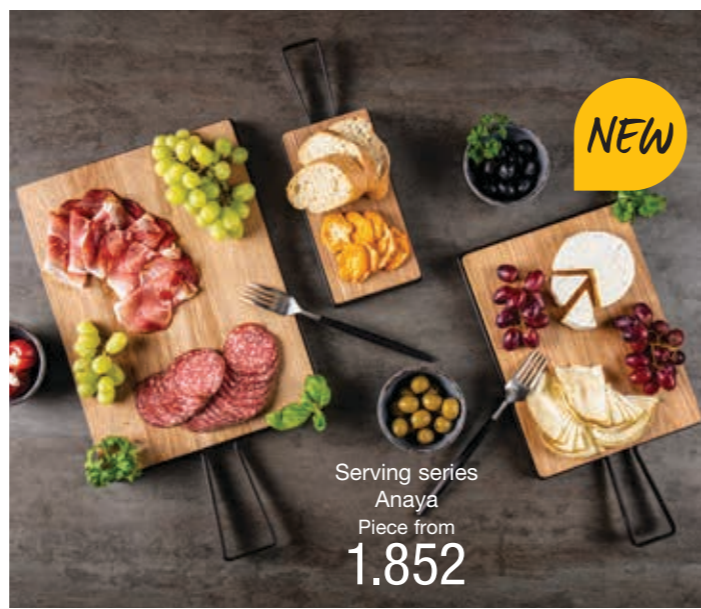

www.vega.is

Wooden board
Prescot
Piece from
3.177

Food-safe

Serving series
Anaya
Piece from
1.852

NEW

VEGA

Wooden board Prescot

Wooden board with or without printing. Not suitable for dishwasher. All dimensions are measured without handles.