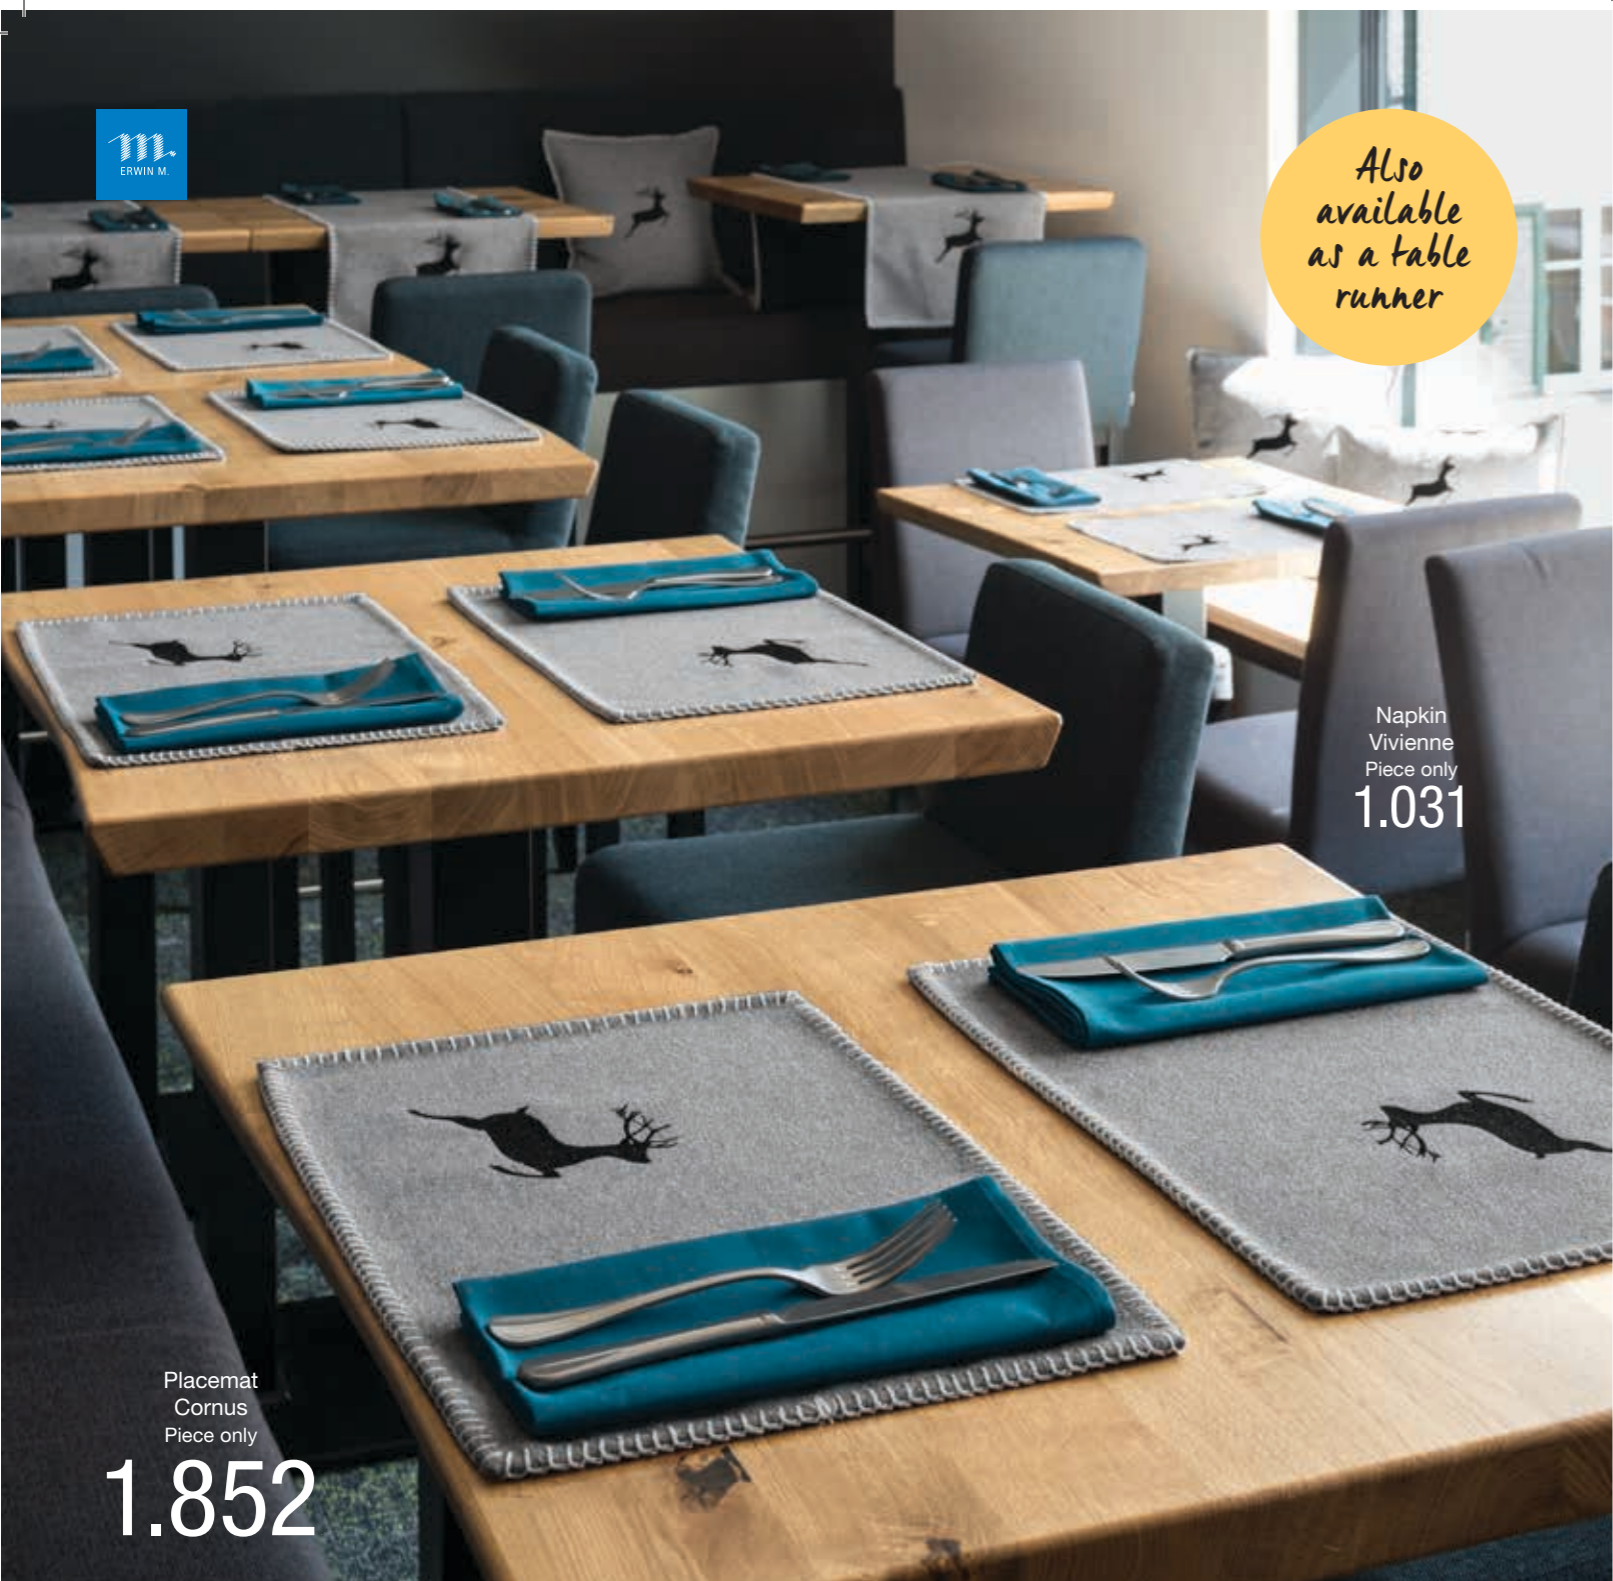

www.vega.is

Also available as a table runner

Napkin Vivienne Piece only 1.031

Placemat Cornus Piece only

1.852

ERWIN M. Table linen series Cornus 100% polyester. Weight approx. 360 g/m². Table linen in felt look and color-contrasting chain seam hem. Embroidered deer. Particularly easy to clean, durable and easy to iron. Pillow cover with zipper. Color: grey