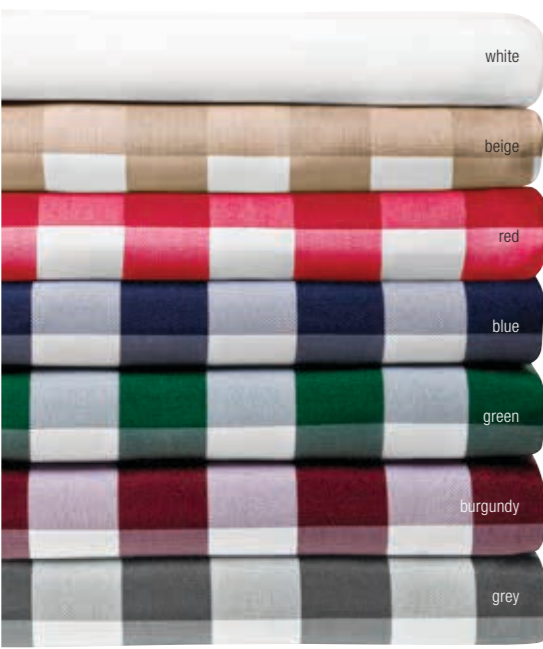

ERWIN M. white

Table linen series Countryline
100% polyester. Weight approx. 210 g/m².
Rustic table linen with check pattern. High lightfastness. Suitable for indoor and protected outdoor use. Cover of the seat cushion can be removed by zipper. Particularly easy to clean, durable, quick drying and easy to iron. Personalization possible.
Color: beige, blue, burgundy, green, grey, red, white
Seat cushion Color: beige, blue, burgundy, green, grey, red

Napkin	Table runner	Tablecloth angular	Tablecloth angular	Tablecloth angular	Tablecloth angular
50x50 cm (WxL) SU119768 Pcs./pack 6 Pack 3.480 580	40x130 cm (WxL) SU119766 Pcs./pack 2 Pack 2.644 1.322	80x80 cm (WxL) SU121303 Pcs./pack 1 1.322	100x100 cm (WxL) SU121303 Pcs./pack 1 2.117	130x130 cm (WxL) SU121303 Pcs./pack 1 2.647	130x170 cm (WxL) SU121168 Pcs./pack 1 3.707
		130x220 cm (WxL) SU121303 Pcs./pack 1 4.237	130x280 cm (WxL) SU121303 Pcs./pack 1 4.767	150x190 cm (WxL) SU121303 Pcs./pack 1 4.767	

Table linen Countryline sewn to measure per m²
(excluded from exchange)
SU124488
Piece 2.912

Seat cushion
34x39x2.5 cm (WxLxH)
SU118995
Pcs./pack 4
Pack 6.348
1.587

Yardware
210 cm (W)
SU119769
Meter 1
3.442

Phone 557 6070

ERWIN M.

Table linen series Atlanta-Fox
100% cotton. Half thread. Weight approx. 190 g/m².
Classic damask table linen with hemmed edge, mercerized. Soft sheen, classic atlas design.
Boil-proof and chlorine-resistant. Durable. Mangle resistant. Personalization possible.
Color: white

Napkin	Table runner
40x40 cm (WxL) SU100839 Pcs./pack 6 Pack 2.844 474	40x130 cm (WxL) SU115900 Pcs./pack 2 Pack 3.174 1.587
50x50 cm (WxL) SU100839 Pcs./pack 6 Pack 3.480 580	

Tablecloth angular

80x80 cm (WxL)	100x100 cm (WxL)	130x130 cm (WxL)	130x170 cm (WxL)	130x190 cm (WxL)	130x220 cm (WxL)	130x250 cm (WxL)	130x280 cm (WxL)	170x170 cm (WxL)	170x230 cm (WxL)	170x280 cm (WxL)
SU121168 Pcs./pack 1 1.587	SU121168 Pcs./pack 1 2.250	SU121168 Pcs./pack 1 3.045	SU121168 Pcs./pack 1 3.972	SU121168 Pcs./pack 1 4.502	SU121168 Pcs./pack 1 5.297	SU121168 Pcs./pack 1 6.092	SU121168 Pcs./pack 1 6.887	SU121168 Pcs./pack 1 5.032	SU121168 Pcs./pack 1 6.092	SU121168 Pcs./pack 1 7.947

Yardware
170 cm (W)
SU100170
Meter 1
3.442

Sewn custom size possible on request! Phone: 557 6070

Suitable for laundry
Boil-proof and chlorine-resistant.

No atlas edge possible on the broadside for yardware/desired dimensions.

www.vega.is