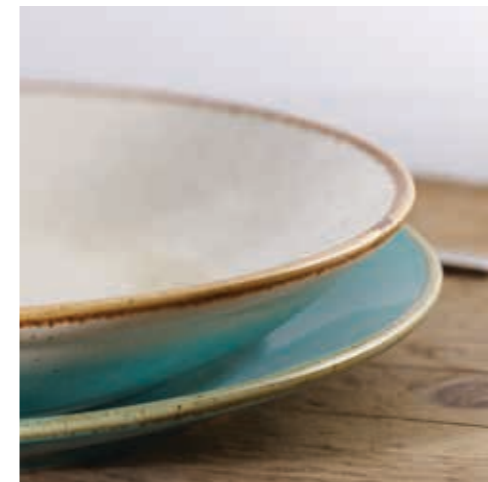

The complete assortment www.vega.is

Search by keyword