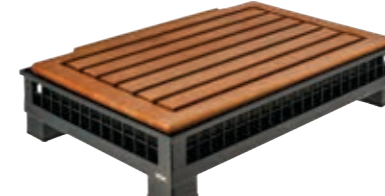

VEGA Bread cutting station Portland 1/1

The set consists of the stackable buffet box flat 1/1 made of powder-coated steel, a base container made of high-quality plastic with a heat resistance up to 70 °C and the matching bread cutting board in solid beech. The wooden parts can be wiped clean with a damp cloth and are not suitable for dishwasher.

55.4x35.2x29.9 cm (LxWxH)
SU30067110
GN 1/1
39.721