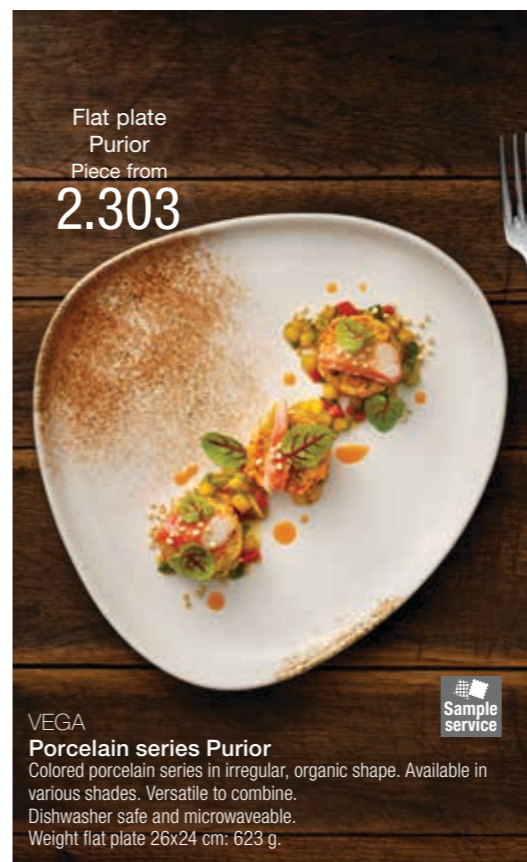

Flat plate
Purior
Piece from
2.303

VEGA
Porcelain series Purior
Colored porcelain series in irregular, organic shape. Available in various shades. Versatile to combine. Dishwasher safe and microwaveable. Weight flat plate 26x24 cm: 623 g.