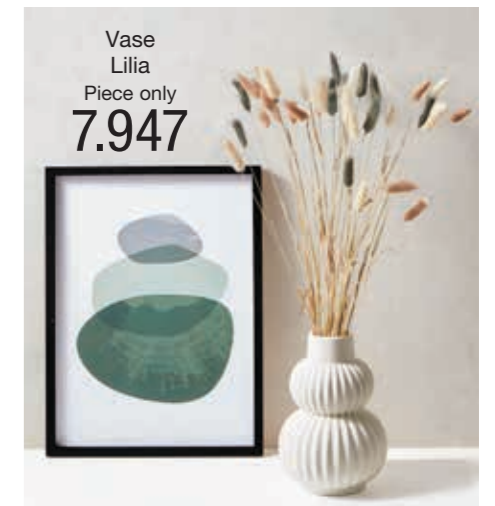

NEW

NEW

NEW

61 cm (L)
SU30107680
Pcs./pack 1
1.402

8.5x18 cm
(ØxH)
SU30107660
Pcs./pack 1
2.200

NEW

36 cm (L)
SU30115461
Pcs./pack 1
3.442

NEW

NEW