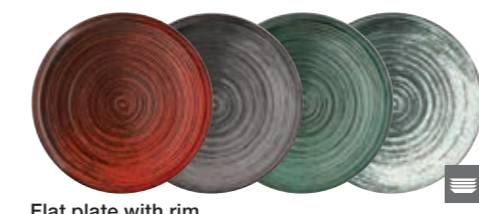

Flat plate with rim	24x1.1 cm (ØxH)
SU30127578	
Pcs./pack 6	
Pack 15.882	
2.647