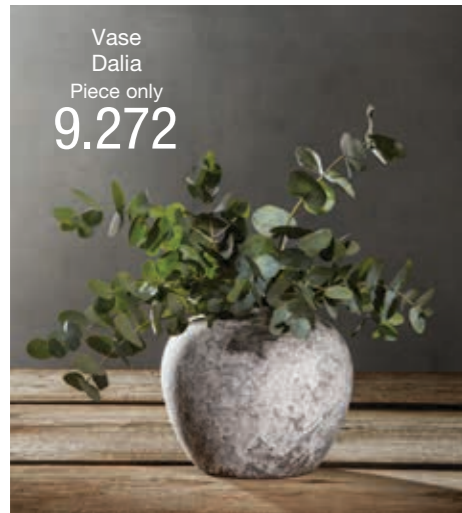

Glass vase Ayaka
Piece only
6.622

Vase Dalia
Piece only
9.272

VEGA
Vase Dalia small
Ceramic vase with marble effect.
Color: grey

NEW

23x20 cm
(ØxH)
SU30133414
Pcs./pack 1
9.272

NEW