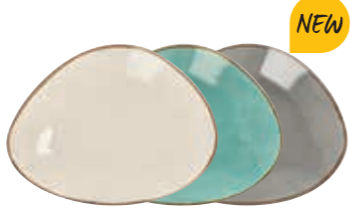

Flat plate organic 27.5x21 cm (LxW)

beige	turquoise	grey
SU30133530	SU30133517	SU30133515
Pcs./pack 6	Pcs./pack 6	Pcs./pack 6
Pack 23.196	Pack 23.196	Pack 23.196
3.866	3.866	3.866