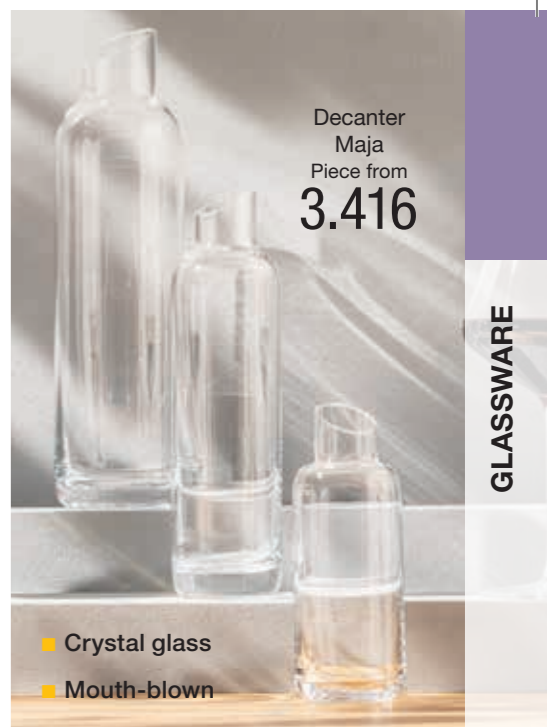

Decanter
Maja
Piece from
3.416

GLASSWARE

- Crystal glass
- Mouth-blown

Pasabahçe

Decanter Village

Modern shape glass decanter. Available with and without filling line. Dishwasher safe.

Decanter without filling line
5.2x12.5 cm (ØxH)
5.8 cm (Ø max.)
200 ml
without filling line
SU30025975
Pcs./pack 6
Pack 3.324
554