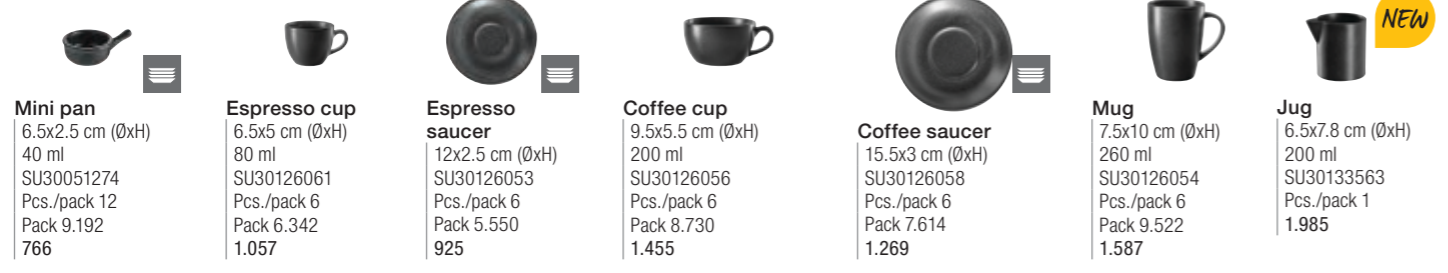

Mini pan	6.5x2.5 cm (ØxH)
SU30051274	
Pcs./pack 12	
Pack 9.192	
766	

Espresso cup	6.5x5 cm (ØxH)
SU30126061	
Pcs./pack 6	
Pack 6.342	
1.057	

Espresso saucer	12x2.5 cm (ØxH)
SU30126053	
Pcs./pack 6	
Pack 5.550	
925	

Coffee cup	9.5x5.5 cm (ØxH)
SU30126056	
Pcs./pack 6	
Pack 8.730	
1.455	

Coffee saucer	15.5x3 cm (ØxH)
SU30126058	
Pcs./pack 6	
Pack 7.614	
1.269	

Mug	7.5x10 cm (ØxH)
SU30126054	
Pcs./pack 6	
Pack 9.522	
1.587	

Jug	6.5x7.8 cm (ØxH)
SU30133563	
Pcs./pack 1	
1.985	

Flat plate	25 cm (Ø)
SU30127564	
Pcs./pack 6	
Pack 14.292	
2.382