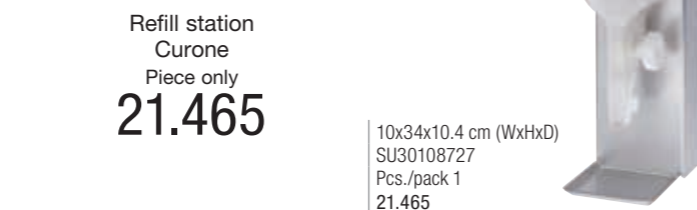

Refill station Curone
Piece only
21.465

10x34x10.4 cm (WxHxD)
SU30108727
Pcs./pack 1
21.465

VEGA
Salt/pepper mills Koba
Salt or pepper mill made of copper with a rotating element made of real wood. The salt mill has a ceramic grinder, the pepper mill has a particularly light and durable carbon steel grinder. The content is marked by an "S" or "P" on the adjustment screw on top.
Color: copper