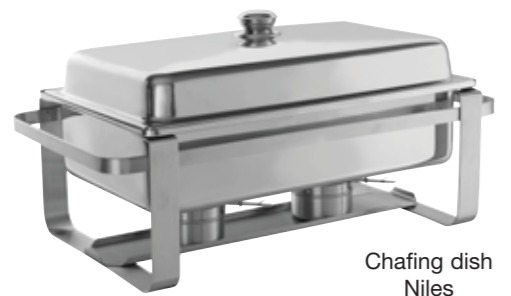

Chafing dish Niles
Piece only
38.425

64x35x34 cm (WxDxH)
9000 ml
SU30047237
Pcs./pack 1
38.425