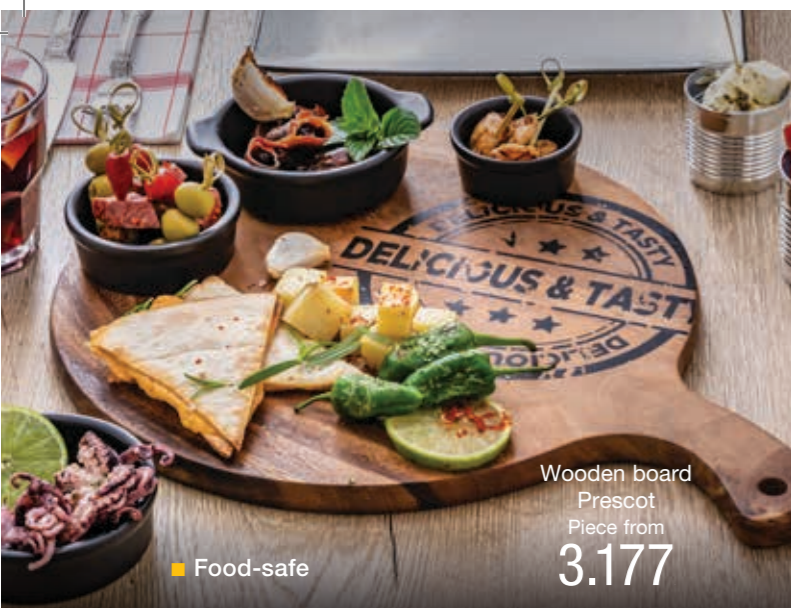

www.vega.is

Wooden board
Prescot
Piece from
3.177

Food-safe

Serving series
Anaya
Piece from
1.852

NEW

VEGA

Wooden board Prescot

Wooden board with or without printing. Not suitable for dishwasher. All dimensions are measured without handles.