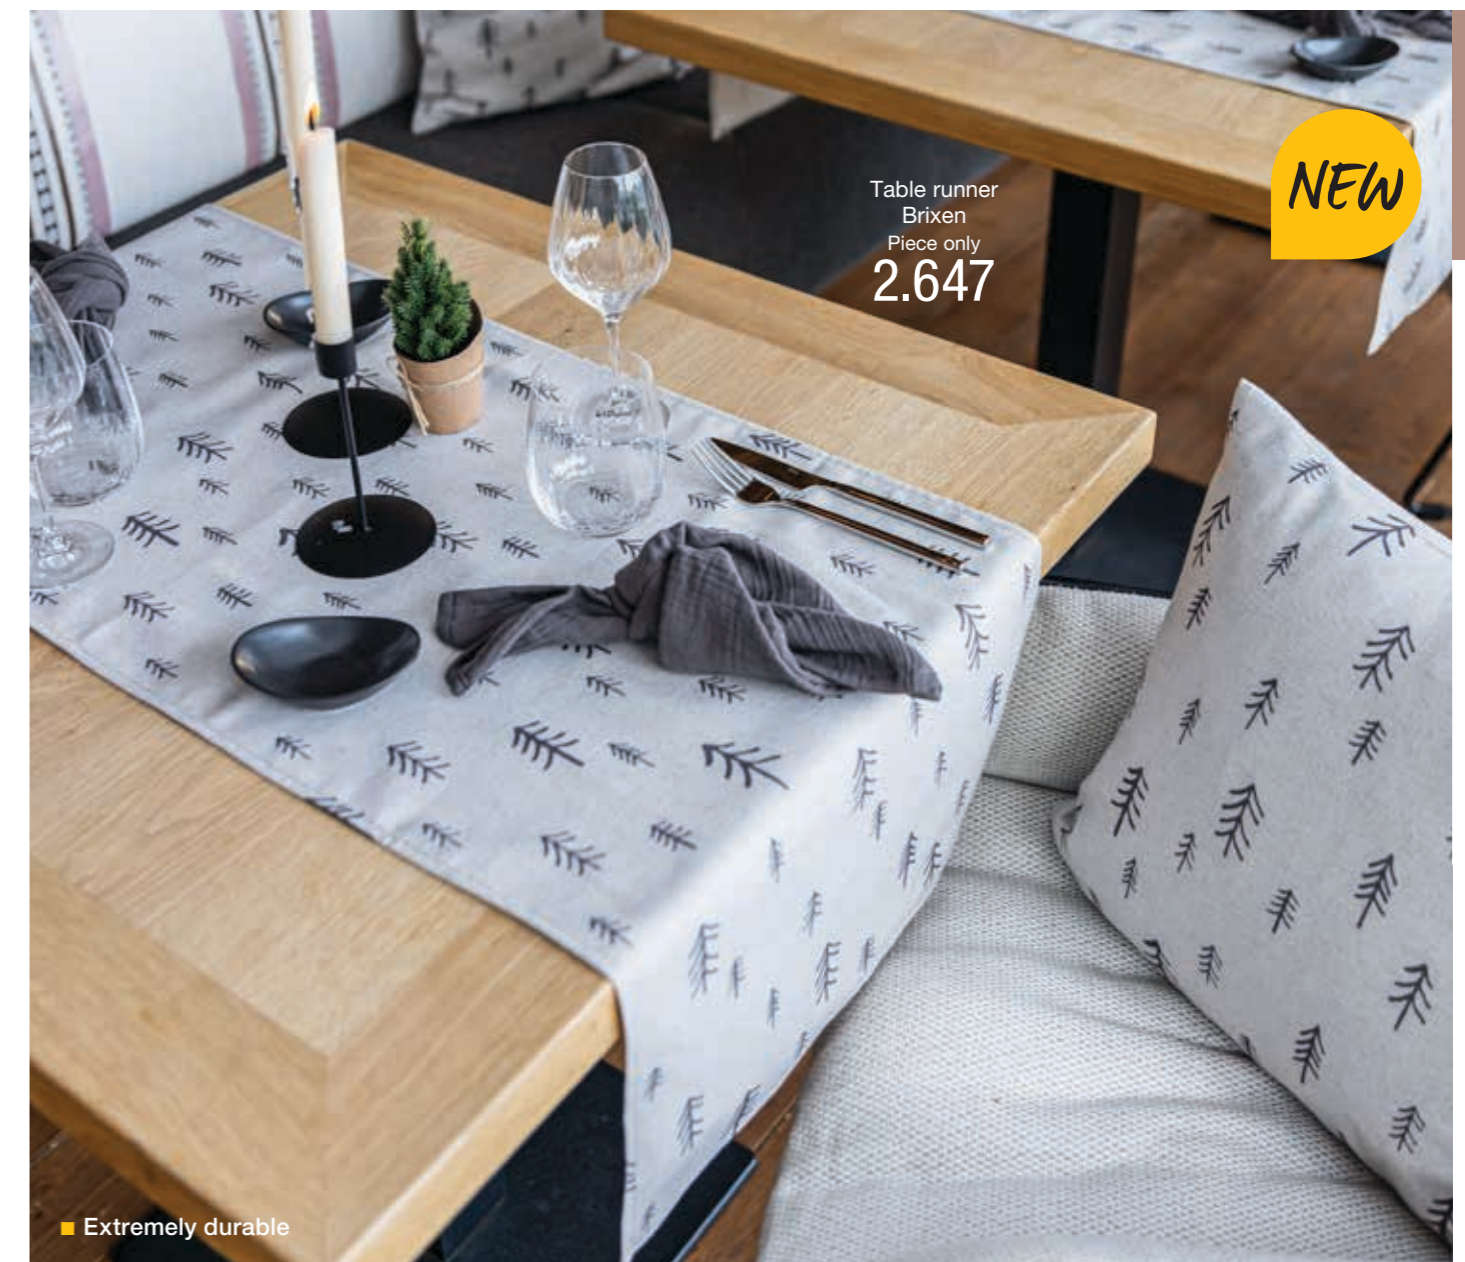

NEW

Table runner Brixen Piece only 2.647

Extremely durable

ERWIN M. Table linen series Brixen 90% cotton, 10% linen. Weight approx. 230 g/m². Printed table linen and decorative cushion covers with modern fir tree design in blended fabric. Ultra-easy care and durable. Color: beige/dark-green, light-grey/dark-grey

Table with 5 columns: Napkin, Table runner, Tablecloth, and Decorative cushion cover, listing dimensions, codes, and prices.

ERWIN M. Table linen series Tannheim 90% cotton, 10% linen. Weight approx. 230 g/m². Printed table linen and decorative cushion covers with a blended fabric fir tree design. Ultra-easy care and durable. Color: light-grey/dark-grey

Extremely durable

Table with 5 columns: Napkin, Table runner, Tablecloth, and Decorative cushion cover, listing dimensions, codes, and prices.