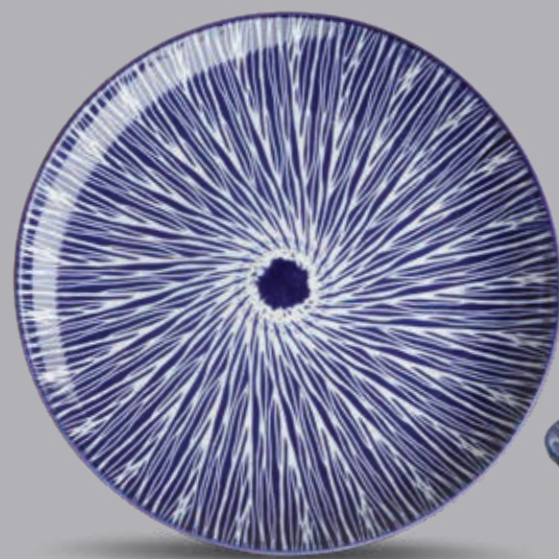

HORECA SUPPLIES

simple,
fast,
economical!

Our PULSIVA brand stands for the best value for money and supplies your basic equipment in catering quality - simple, fast, economical! PULSIVA is the cornerstone for every restaurant and hotel business, because here you will find everything you need in 100% professional quality at an affordable price. The comprehensive range has been cleverly selected and calculated. You get a lot of performance for little money.