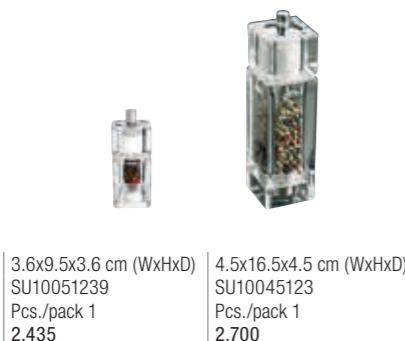

5x9.1 cm (ØxH)
 SU30001749
 Pcs./pack 1
 2.886

Salt/pepper shaker set Kayu
 Set only
2.886

TABLE ACCESSORIES

VEGA
Pepper mill with salt shaker Alma
 Pepper mill made of acrylic. The grinder of the pepper mill SKU 10045123 is made of carbon steel and SKU 10051239 of ceramic. Delivery without content.
 Color: transparent