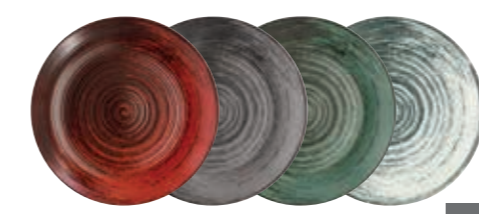

Coffee saucer	15.5x3 cm (ØxH)
SU30126058	
Pcs./pack 6	
Pack 7.614	
1.269	

Mug	7.5x10 cm (ØxH)
SU30126054	
Pcs./pack 6	
Pack 9.522	
1.587	

Jug	6.5x7.8 cm (ØxH)
SU30133563	
Pcs./pack 1	
1.985	

Flat plate	25 cm (Ø)
SU30127564	
Pcs./pack 6	
Pack 14.292	
2.382	