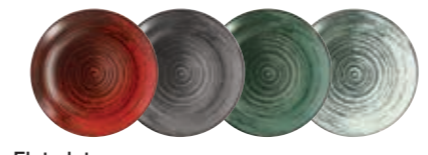

Small bowl round 7.7x3 cm (ØxH), 70 ml		Bowl round 11.5x5 cm (ØxH), 270 ml		Bowl round 15.5x6.5 cm (ØxH), 450 ml		Small bowl square 9x9x3.5 cm (LxWxH), 150 ml		Bowl square 15x15x6 cm (LxWxH), 650 ml		Bowl square 21x21x4.5 cm (LxWxH), 1100 ml	
beige/white	black/white	beige/white	black/white	beige/white	black/white	beige/white	black/white	beige/white	black/white	beige/white	black/white
SU30074942	SU30032970	SU30074941	SU30032969	SU30074937	SU30026731	SU30074945	SU30051093	SU30074948	SU30051095	SU30074947	SU30051094
Pcs./pack 6	Pcs./pack 6	Pcs./pack 6	Pcs./pack 6	Pcs./pack 4	Pcs./pack 4	Pcs./pack 6	Pcs./pack 6	Pcs./pack 4	Pcs./pack 4	Pcs./pack 4	Pcs./pack 4
Pack 5.232	Pack 5.232	Pack 6.978	Pack 6.978	Pack 5.712	Pack 5.712	Pack 6.186	Pack 6.186	Pack 5.712	Pack 5.712	Pack 11.544	Pack 11.544
872	872	1.163	1.163	1.428	1.428	1.031	1.031	1.428	1.428	2.886	2.886

The complete assortment
www.vega.is

Flat plate
Masca
Piece from
1.455

VEGA
Porcelain series Etana
Colored porcelain series with matt glaze. Versatile and can be combined. Plates without flag. Dishwasher safe and microwaveable.
Weight flat plate Ø 25 cm: 650 g.